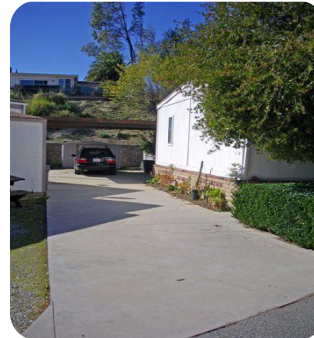

### AMAZING VIEW

Huge Deck  
Open Floor Plan  
2 Total Bedrooms  
2 Total Baths  
Approx. 1300 sq. ft.  
Central Air & Heat  
6 Car Port & Driveway  
Composition Roof  
Hidden Lot w/ View  
Stove - Microwave  
Fridge - Dishwasher  
Trash Compactor  
Vaulted Ceilings  
Washer & Dryer  
Gated Community  
Fenced Backyard  
Pool, Jacuzzi, Tennis  
Fabulous City Views

FOR SALE

by

OWNER

24425 Woolsey Canyon Rd. #45, West Hills, CA 91304

**Features Include:** AMAZING VIEW, Open Floor Plan, 2 Total Bedrooms, 2 Total Baths, Central Air & Heat, Car Port & Driveway, Composition Roof, Great Deck w/Fabulous City Views